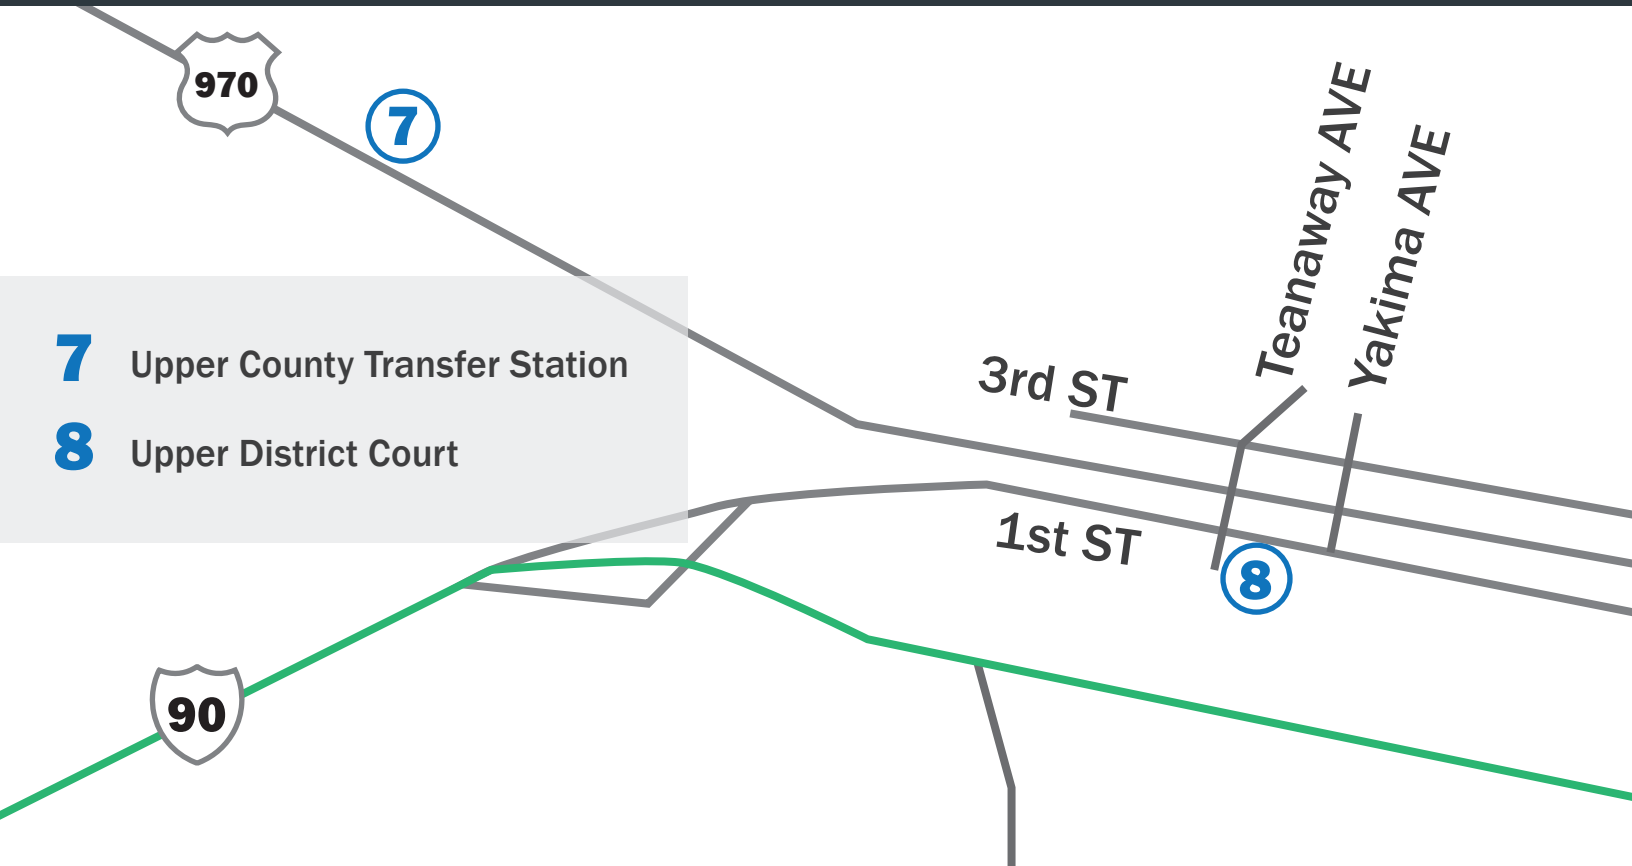

Cle Elum

970

7

7 Upper County Transfer Station

8 Upper District Court

3rd ST

Teanaway AVE

Yakima AVE

1st ST

8

90